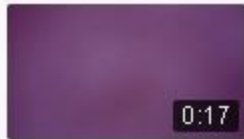

7. Click the thumbnail image of your video under Channel Content which will take you into the Video Details screen.

Channel content

Uploads

Live

Filter

Video

1 Automated Captions with YouTube Uploading a Video re
Add description

Baruch College Celebrating 50 Years with "Love Stories" fr
test

A Message From The Director updated
Add description

1 Automated Captions with YouTube Uploading a Video
Add description