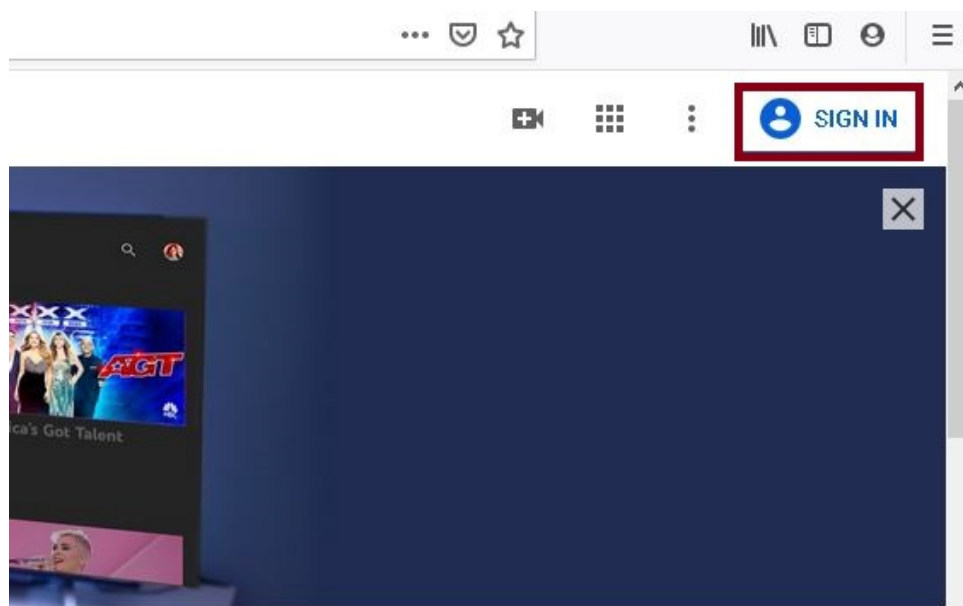

YouTube Automated Caption Verification

Once uploaded, verify the video has been automatically captioned.

Automated Caption Verification

1. Navigate to www.youtube.com
2. Click Sign In at the top right corner of the page.