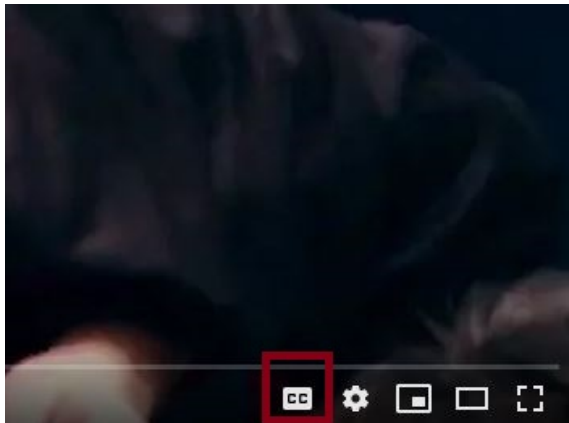

10. At the bottom right of the YouTube video player, click the "cc" icon to turn on Closed Captioning.

11. Play the video to see the automated captions.

Please see the next tutorial entitled [Edit and Correct YouTube Automated Captions](#) to improve the accuracy of the captions.