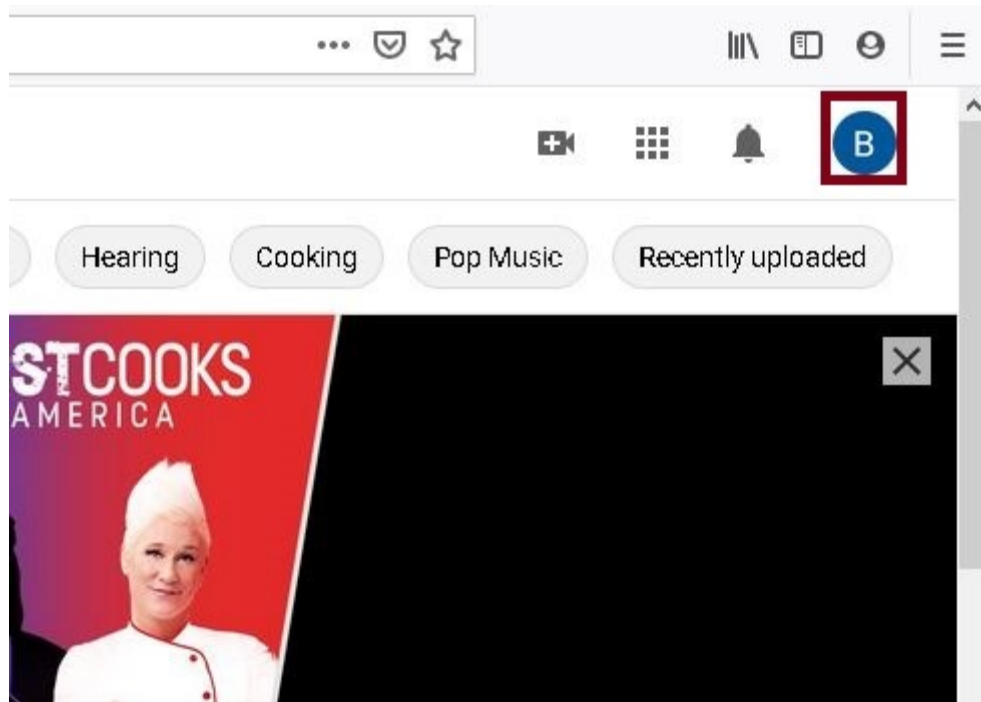

[Create account](#)

Next

4. Once signed into YouTube, click the account icon located at the top right corner of the screen (it will contain an image you chose or a solid circle with a letter in it).

5. Choose YouTube Studio from the menu.