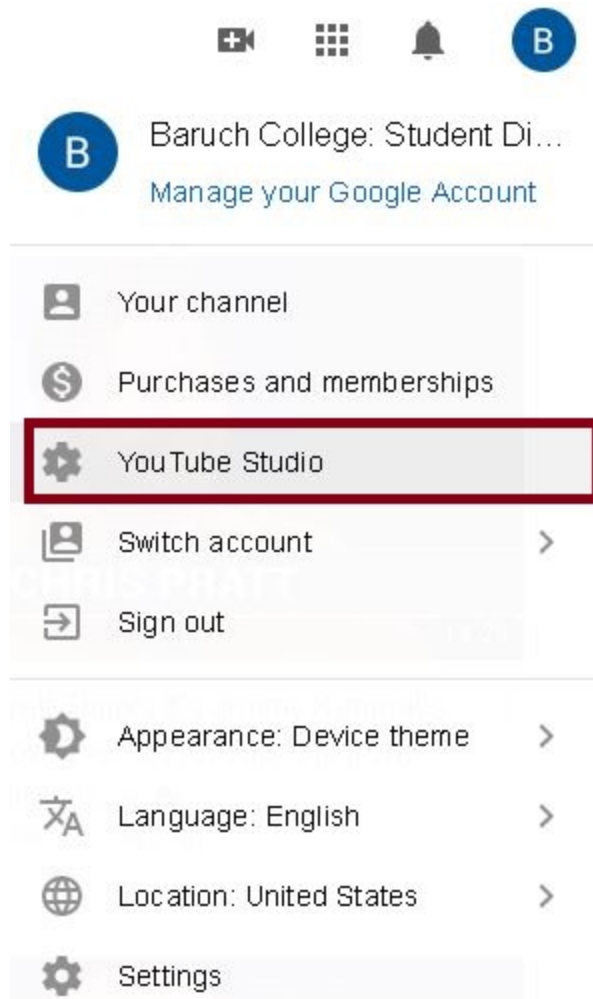

YouTube Automated Caption Verification

Once uploaded, verify the video has been automatically captioned.

Automated Caption Verification

1. Navigate to www.youtube.com
2. Click Sign In at the top right corner of the page.

3. Enter your e-mail or phone number and click the Next button to enter your password.

Google

Sign in
to continue to YouTube

Email or phone

Forgot email?

Not your computer? Use a Private Window to sign in.
[Learn more](#)

[Create account](#)

Next

4. Once signed into YouTube, click the account icon located at the top right corner of the screen (it will contain an image you chose or a solid circle with a letter in it).

5. Choose YouTube Studio from the menu.

6. In the left navigation menu choose Content.

The screenshot displays a YouTube channel dashboard. On the left, a navigation menu includes 'Dashboard', 'Content', 'Playlists', and 'Analytics'. The 'Content' item is highlighted with a red rectangular border. The main area on the right is titled 'Channel content' and shows a list of videos under the 'Uploads' tab. The first video is titled '1 Automated Captions with YouTube Uploadin' and has a duration of 8:05. The second video is titled 'Baruch College Celebrating 50 Years with "Lo test' and has a duration of 3:31.