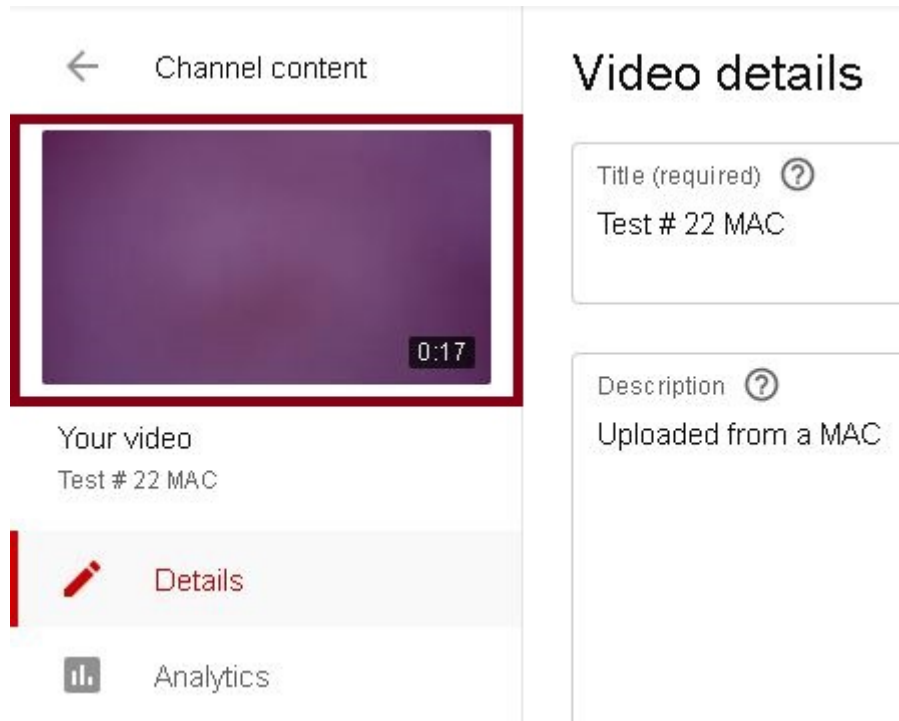

8. Click the thumbnail image of the video again in the upper left - hand side of the screen.

9. A new browser window with the video will open.